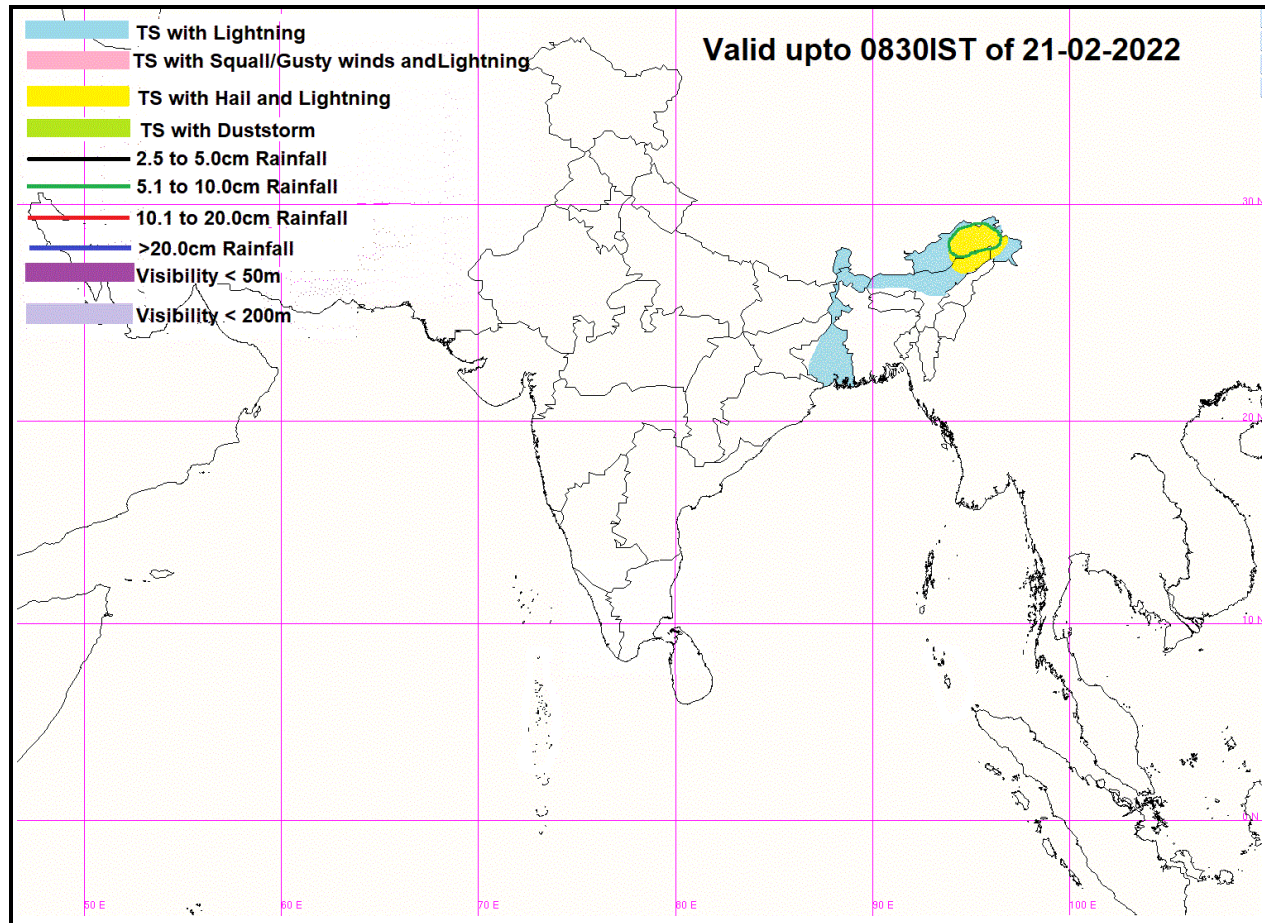

**Graphical Presentation of Potential Areas for Severe Weather (IOP) for today
(Valid upto 0830 IST of tomorrow)**

If you observe any severe weather, report us at:

<https://city.imd.gov.in/citywx/crowd/enter_th_datag.php>

बिजली गिरने की चेतावनी हेतु "दामिनी" ऐप डाउनलोड करें! Download the Damini App for Lightning Alerts/Early Warning:

Link (Android):- <https://play.google.com/store/apps/details?id=com.lightening.live.damini>

Link (IOS):- <https://apps.apple.com/app/id1502385645>